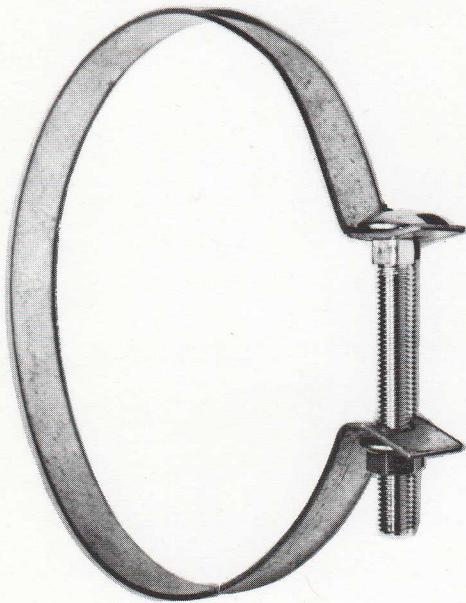

J & J Drainage Products Co.

P.O. BOX 829 • HUTCHINSON, KS 67504-0829 • www.JJDrainage.com • (620) 663-1575 • FAX (620) 663-1701 • (800) 331-7465

CULVERT CONNECTIONS

TYPE 1 STRAP CONNECTORS

The 1" wide galvanized strap has a square $\frac{1}{2}$ " pre punched opening at one end and a round hole on the other end.

Available diameters
12" thru 24"

**Bolt with flanged nut sold separately*

TYPE 1 ROD CONNECTOR

with (2) $\frac{1}{2}$ " flanged nuts.

Sizes available are 12" thru 54" rolled to diameter or straight. Rods have 8" of $\frac{1}{2}$ "-13 thread on each end.

**Silo lugs sold separately, available in galvanized cast iron and die formed 12 ga. galvanized steel.*