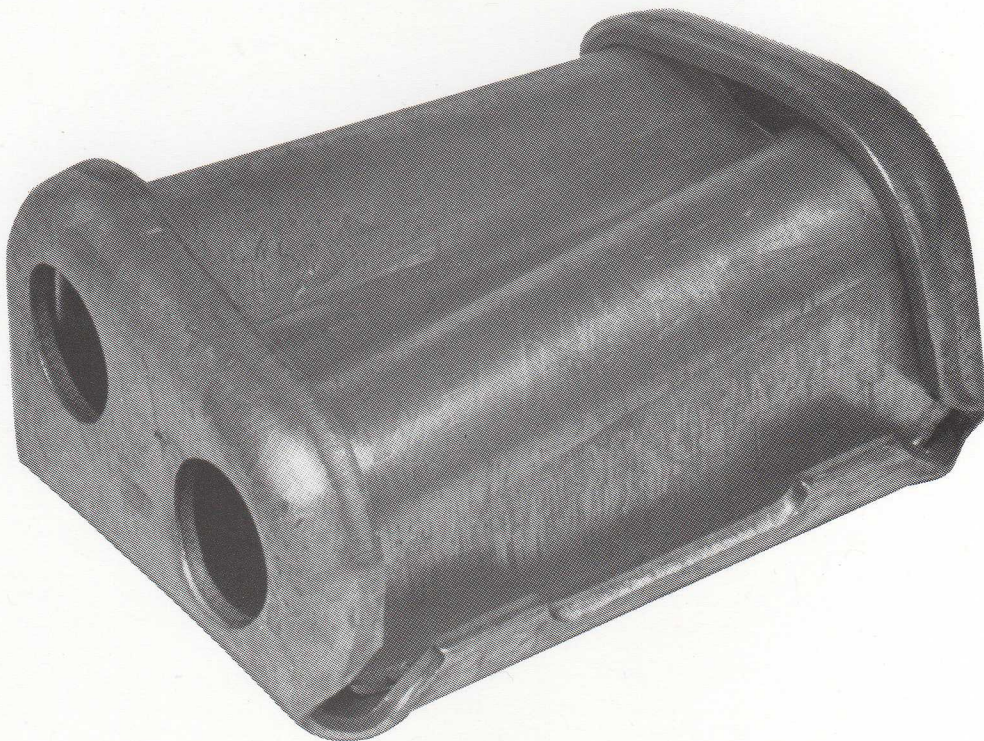

J & J Drainage Products Co.

P.O. BOX 829 • HUTCHINSON, KS 67504-0829 • www.JJDrainage.com • (620) 663-1575 • FAX (620) 663-1701 • (800) 331-7465

CULVERT CONNECTIONS

DIE FORMED SILO LUG

Die Formed Silo Lugs are fabricated from 12 ga. galvanized steel.