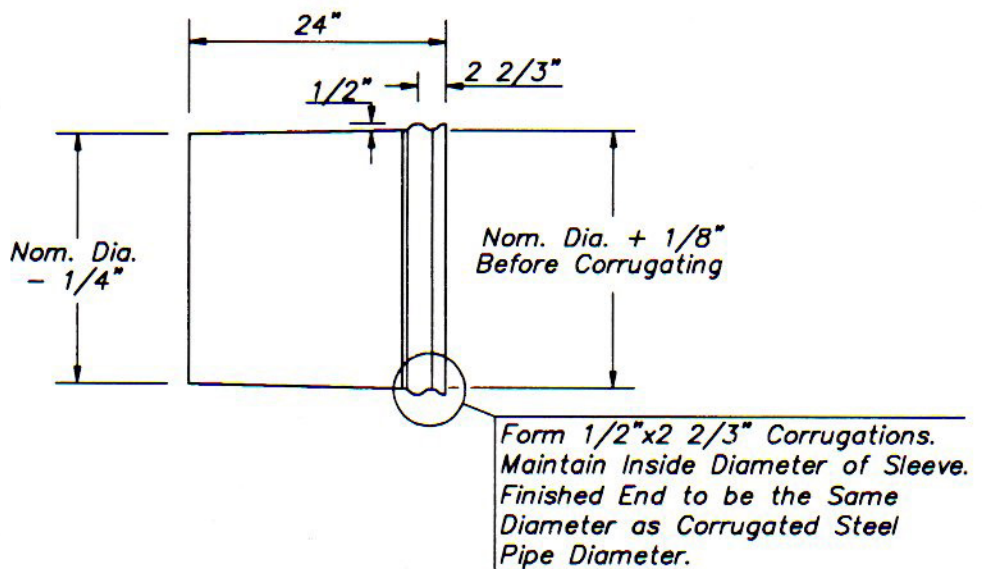

J & J Drainage Products Co.

P.O. BOX 829 • HUTCHINSON, KS 67504-0829 • www.JJDrainage.com • (620) 663-1575 • FAX (620) 663-1701 • (800) 331-7465

SMOOTH TAPERED SLEEVE

TAPERED SLEEVE FOR ATTACHING STEEL END SECTIONS TO SMOOTH PIPE

SMOOTH TAPERED SLEEVE DETAIL